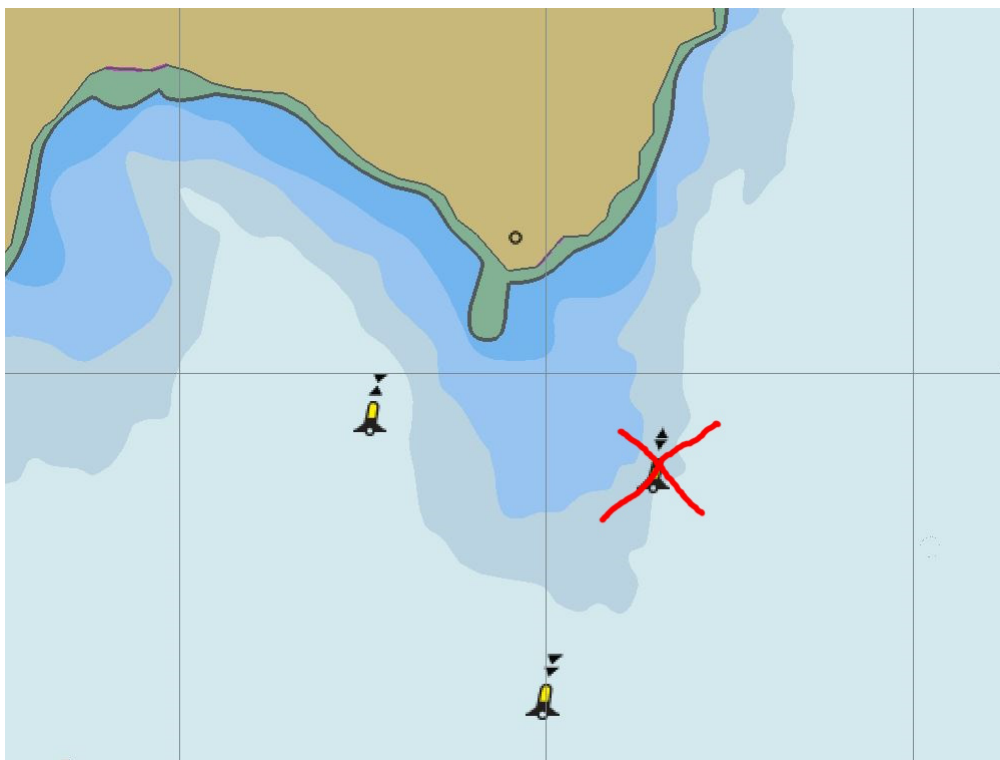

MYC Notice to Competitors #2-0924 Missing Cardinal Mark

Please be aware the East Cardinal Mark (stay to the east of me) is missing from the Bombora located near Dobroyd Head.

All Competitors are reminded that it is not allowed to sail within the area bounded by the cardinal marks. Even if one is missing. It can be dangerous and against the rules.